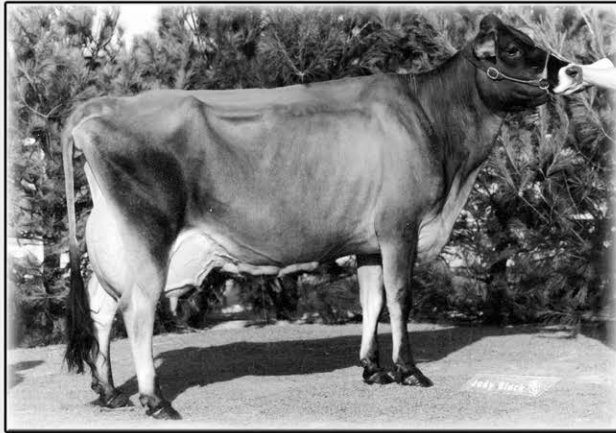

She's a Great One!

O.F. Lester Ladyslipper EXCELLENT-94%

6-0 305 20,680 4.7% 976 3.9% 809 99DCR

- Grand Champion, 1996 All American Junior Jersey Show
- Reserve Intermediate Champion and Overall Premier Performance Cow, 1996 All American Jersey Show
- Overall Premier Performance Cow, 1998 All American Jersey Show (*FIRST COW TO WIN THIS AWARD TWICE!*)
 - Junior All American Junior Three-Year-Old, 1996
 - Reserve All American Junior Three-Year-Old, 1996
 - 1999 Wisconsin Cow of the Year

Today, there are seven generations from "Ladyslipper" on the ground totaling 144 females and 36 registered males.

At Owens Farms Inc., "Ladyslipper" and her descendants are an important branch of the most prolific and influential cow family in the development of the herd. "Ladyslipper" is in the 8th generation direct maternal

descent of Basil Commando Gertrude, purchased in 1959 as a project heifer for the young Wilfred Owens. Through January 1, 2015 there have been 132 males and over 3,300 females registered from the "Gertrude" maternal line. Also from this family came, O.F. Berretta Rebekah, dam of O.F. Barber Rocket (9JE202), with 13,418 proof daughters in his December 2014 genetic evaluations and O.F. Mannix Rebel-ET (14JE365), with 7,433 proof daughters in his December 2014 genetic evaluations.